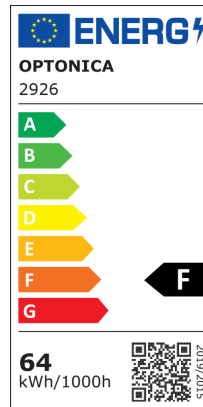

Luz de Techo LED Cuerpo Negro - Cuadrado

Potencia

64W

Color de luz

 Blanco cálido

Stamps

Especificación técnica

Brand	Optonica	Operating Frequency	50-60 Hz
Product Code	PD64-A2	Temperature	-20°C / +40°C
Power	64W	Ra ≥	80
Energy Consumption	64 kWh/1000h	Life span	25 000 Hours
Input voltage	AC: 175-260V	Color Code	830
Flux	4800 lm	Body Color	Black
FLUX per watt	75lm/W	LED Type	5630 SMD
IP	20	Lumen maintenance at end of service life	70%
Dimmable	No	Size of product	600x600 mm
Correlated Color Temperature	3000K	Size of package	650x60x650 mm
Light Color	Blanco cálido	Size of Box	660x380x665 mm
Wattage Equivalent	270W	Items per pack	1
EAN Code	3800156629264	Items per box	6
Energy Efficiency Label	F	Material	PC
Beam angle	120°	Gross weight	3,512 kg
Power Factor	0.9	Net weight	3,030 kg
On/Off Cycles	25 000x	Warranty	2 Years
Instant On	0.1s		