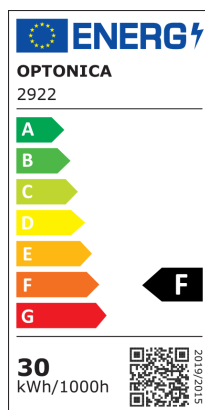

Luce da Soffitto LED Rotonda Corpo Bianco

Potenza

30W

Colore della luce

Stamps

Specifiche tecniche

Brand	Optonica	Operating Frequency	50-60 Hz
Product Code	PD30-A2	Temperature	-20°C / +40°C
Power	30W	Ra ≥	80
Energy Consumption	30 kWh/1000h	Life span	25 000 Hours
Input voltage	AC: 175-260V	Color Code	830
Flux	2250	Body Color	Black
FLUX per watt	75lm/W	LED Type	5630 SMD
IP	20	Lumen maintenance at end of service life	70%
Dimmable	No	Size of product	380x380 mm
Correlated Color Temperature	3000K	Size of package	430x60x430 mm
Light Color	Luce calda	Size of Box	440x380x445 mm
Wattage Equivalent	140W	Items per pack	1
EAN Code	3800156629226	Items per box	10
Energy Efficiency Label	F	Material	PC
Beam angle	120°	Gross weight	1,627 kg
Power Factor	0.9	Net weight	1,356 kg
On/Off Cycles	25 000x	Warranty	2 Years
Instant On	0.1s		