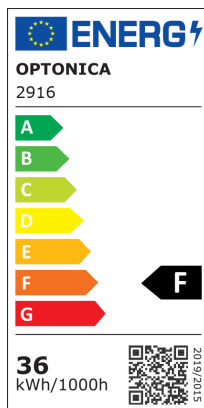

LED stropna svjetiljka okruglog oblika, bijelo kućište

Snaga

36W

Svijetla boja

Stamps

RoHS

-80

Tehnička specifikacija

Brand	Optonica	Operating Frequency	50-60 Hz
Product Code	PD36-A2	Temperature	-20°C / +40°C
Power	36W	Ra ≥	80
Energy Consumption	36 kWh/1000h	Life span	25 000 Hours
Input voltage	AC: 175-260V	Weight of Product	2.130 kg
Flux	2700 lm	Color Code	830
FLUX per watt	75lm/W	Body Color	White
IP	20	LED Type	5630 SMD
Dimmable	No	Lumen maintenance at end of service life	70%
Correlated Color Temperature	3000K	Size of product	φ500x80 mm
Light Color	Warm white	Size of package	550x60x550 mm
Wattage Equivalent	160W	Size of Box	560x380x565 mm
EAN Code	3800156629165	Items per pack	1
Energy Efficiency Label	F	Items per box	6
Beam angle	120°	Material	PC
Power Factor	0.9	Gross weight	2,157 kg
On/Off Cycles	25 000x	Net weight	1,744 kg