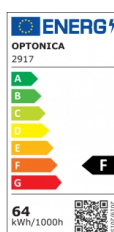

OPTONICA

Luce da Soffitto LED Rotonda Corpo Nero

Potenza **Colore della luce**

• 64W

Luce naturale

Stamps

Specifiche tecniche

Numero di catalogo	2917
Brand	Optonica
Product Code	PD64-A2
Power	64W
Energy Consumption	64 kWh/1000h
Input voltage	AC: 175-260V
Flux	4800 lm
FLUX per watt	75lm/W
IP	20
Dimmable	No
Correlated Color Temperature	4500K
Light Color	Luce naturale
Wattage Equivalent	268W
EAN Code	3800156629172
Energy Efficiency Label	F
Beam angle	120°

Power Factor	0.9
On/Off Cycles	25 000x
Instant On	0.1s
Operating Frequency	50-60 Hz
Temperature	-20°C / +40°C
Ra ≥	80
Life span	25 000 Hours
Color Code	845
Body Color	Black
LED Type	5630 SMD
Lumen maintenance at end of service life	70%
Size of product	φ800x50 mm
Size of package	840x60x840 mm
Size of Box	850x380x850 mm
Items per pack	1
Items per box	6
Material	PC
Gross weight	4,500 kg