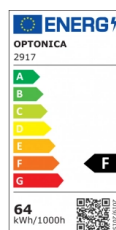

OPTONICA

Luce da Soffitto LED Rotonda Corpo Nero

Potenza **Colore della luce**

• 64W

Luce naturale

Stamps

Specifiche tecniche

Numero di catalogo	2917
Brand	Optonica
Product Code	PD64-A2
Power	64W
Energy Consumption	64 kWh/1000h
Input voltage	AC: 175-260V
Flux	4800 lm
FLUX per watt	75lm/W
IP	20
Dimmable	No
Correlated Color Temperature	4500K
Light Color	Luce naturale
Wattage Equivalent	268W
EAN Code	3800156629172
Energy Efficiency Label	F
Beam angle	120°

Power Factor	0.9
On/Off Cycles	25 000x
Instant On	0.1s
Operating Frequency	50-60 Hz
Temperature	-20°C / +40°C
Ra ≥	80
Life span	25 000 Hours
Color Code	845
Body Color	Black
LED Type	5630 SMD
Lumen maintenance at end of service life	70%
Size of product	φ800x50 mm
Size of package	840x60x840 mm
Size of Box	850x380x850 mm
Items per pack	1
Items per box	6
Material	PC
Gross weight	4,500 kg