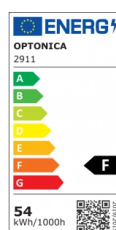

OPTONICA

Luce da Soffitto LED Corpo Bianco - Rotonda

Potenza **Colore della luce**

• 54W

Luce naturale

Stamps

Specifiche tecniche

Numero di catalogo	2911
Brand	Optonica
Product Code	PD54-A2
Power	54W
Energy Consumption	54 kWh/1000h
Input voltage	AC: 175-260V
Flux	4050 lm
FLUX per watt	75lm/W
IP	20
Dimmable	No
Correlated Color Temperature	4500K
Light Color	Luce naturale
Wattage Equivalent	230W
EAN Code	3800156629110
Energy Efficiency Label	F
Beam angle	120°

Power Factor	0.9
On/Off Cycles	25 000x
Instant On	0.1s
Material	Plastic
Operating Frequency	50-60 Hz
Temperature	-20°C / +40°C
Ra ≥	80
Life span	25 000 Hours
Color Code	845
Body Color	White
LED Type	5630 SMD
Lumen maintenance at end of service life	70%
Size of product	φ600x80 mm
Size of package	650x60x650 mm
Size of Box	660x380x665 mm
Items per pack	1
Items per box	6
Gross weight	2,690 kg