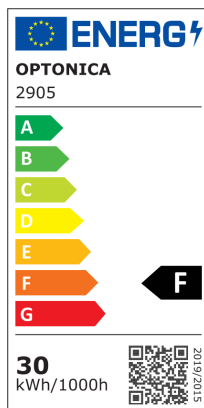

LED Deckenleuchte Schwarzer Körper - Rund

Leistung

30W

Lichtfarbe

Stamps

Technische Spezifikation

Brand	Optonica	Material	Plastic
Product Code	PD30-A2	Operating Frequency	50-60 Hz
Power	30W	Temperature	-20°C / +40°C
Energy Consumption	30 kWh/1000h	Ra ≥	80
Input voltage	AC: 175-260V	Life span	25 000 Hours
Flux	2400 lm	Color Code	845
FLUX per watt	80 lm/W	Body Color	Black
IP	20	LED Type	5630 SMD
Dimmable	No	Lumen maintenance at end of service life	70%
Correlated Color Temperature	4500K	Size of product	φ400x50 mm
Light Color	Neutralweiß	Size of package	450x60x450 mm
Wattage Equivalent	140W	Size of Box	620x460x465 mm
EAN Code	3800156629059	Items per pack	1
Energy Efficiency Label	F	Items per box	10
Beam angle	120°	Gross weight	1,620 kg
Power Factor	0.9	Net weight	1,3065 kg
On/Off Cycles	25 000x	Warranty	2 Years