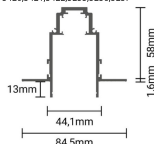

Connettore d'Angolo Per 5364-5366