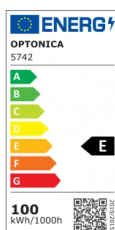

OPTONICA

Faro LED SMD Corpo Nero IP65

Colore della luce

Luce naturale

Stamps

Specifiche tecniche

Numero di catalogo	5742
Brand	Optonica
Product Code	FL100-B4
Energy Consumption	100 kWh/1000h
Input voltage	AC220-240V
Flux	10000 lm
FLUX per watt	100lm/W
IP	65
Dimmable	No
Correlated Color Temperature	4500K
Light Color	Luce naturale
Wattage Equivalent	527W
EAN Code	3800156657427
Energy Efficiency Label	E
Beam angle	90°
Power Factor	0.9

Power LED	100W
On/Off Cycles	25 000x
Instant On	0.1s
Material	ALU + Glass
Operating Frequency	50-60 Hz
Temperature	-20°C / +40°C
Ra ≥	80
Life span	25 000 Hours
Color Code	845
Body Color	Gray
LED Type	SMD
Lumen maintenance at end of service life	70%
Size of product	210x277x30.4 mm
Items per pack	1
Items per box	10
Cable	70cm, 3x0.75mm ² black rubber cable
Chip	LUMILEDS 2835