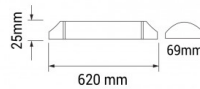

Technische Spezifikation

Katalognummer	6674
Brand	Optonica
Product Code	OT20-A1