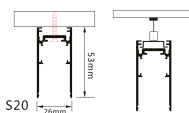

Faro LED Magnetico M20 Binario

Colore della luce

Stamps

Specifiche tecniche

Brand	Optonica	Items per box	8
Product Code	LN1-A4	Dimensions	26 x 53 x 1000 mm
Light Color	Nessuna	Gross weight	1,012 kg
EAN Code	3800156653641	Net weight	0,8433 kg
Material	aluminum & copper conductor tracks	Series	M20
Body Color	Black	Warranty	2 Years