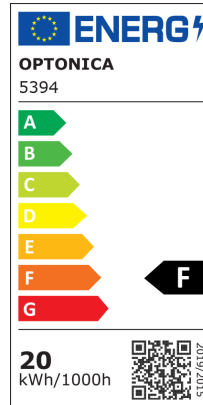

OPTONICA

DATASHEET

Hebelverbinder

Leistung

20W

Lichtfarbe

Neutralweiß

Stamps

RoHS

-80

Technische Spezifikation

Brand	Optonica	Instant On	0.1s
Product Code	LN20-A4	Material	ALU+PC
Power	20W	Operating Frequency	50Hz
Energy Consumption	20 kWh/1000h	Temperature	-20°C / +40°C
Input voltage	DC48V	Ra ≥	80
Flux	1600 lm	Life span	25 000 Hours
FLUX per watt	80lm/W	Color Code	840
IP	20	Lumen maintenance at end of service life	70%
Dimmable	No	Size of product	270x34x50.5 mm
Correlated Color Temperature	4000K	Size of package	290x73x38 mm
Light Color	Neutralweiß	Size of Box	405x335x255 mm
Wattage Equivalent	100W	Items per pack	1
EAN Code	3800156653948	Items per box	20
Energy Efficiency Label	F	Gross weight	0,372 kg
Beam angle	24°	Net weight	0,322 kg
Power LED	20W	Series	M35
On/Off Cycles	100 000x	Warranty	2 Years