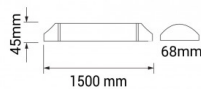

OPTONICA

LED Линеен Осветител IP65

Мощност

- 50W

**Цвят на
светлината**

Бяла светлина

Stamps