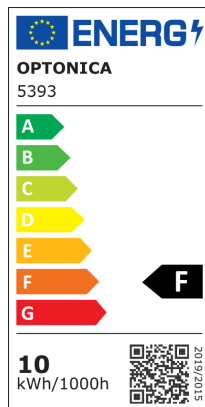

Faro LED Magnetico M35 Binario

Potenza

10W

Colore della luce

 Luce naturale

Stamps

Specifiche tecniche

Brand	Optonica	Operating Frequency	50Hz
Product Code	LN10-A4	Temperature	-20°C / +40°C
Power	10W	Ra ≥	80
Energy Consumption	10 kWh/1000h	Life span	25 000 Hours
Input voltage	DC48V	Color Code	840
Flux	800lm	Lumen maintenance at end of service life	70%
FLUX per watt	80lm/W	Size of product	135x34x50.5
IP	20	Size of package	155x73x38 mm
Dimmable	No	Size of Box	405x335x225 mm
Correlated Color Temperature	4000K	Items per pack	1
Light Color	Luce naturale	Items per box	20
Wattage Equivalent	60W	Material	ALU + PC
EAN Code	3800156653931	Color	Black
Energy Efficiency Label	F	Dimensions	137 x 34 x 68 mm
Beam angle	24°	Gross weight	0,221 kg
Power LED	10W	Net weight	0,188 kg
On/Off Cycles	100 000x	Series	M35
Instant On	0.1s	Warranty	2 Years