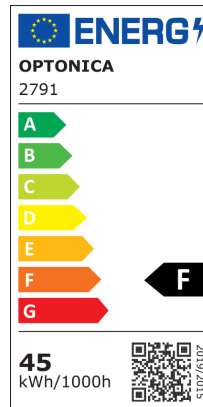

LED Panel 62*62 CM UGR<19

Potenza

45W

Colore della luce

 Luce fredda

Stamps

RoHS

-80

Specifiche tecniche

Brand	Optonica	Material	PC+Glass
Product Code	DL45-A4	Operating Frequency	50-60 Hz
Power	45W	Temperature	-20°C / +40°C
Energy Consumption	45 kWh/1000h	Ra ≥	80
Input voltage	AC175-265V	Life span	25 000 Hours
Flux	3600 lm	Color Code	860
FLUX per watt	80lm/W	Body Color	White
IP	20	Lumen maintenance at end of service life	70%
Dimmable	No	Size of product	615x615x9 mm
Correlated Color Temperature	6000K	Size of package	630x30x675 mm
Light Color	Luce fredda	Size of Box	645x197x695 mm
Wattage Equivalent	240W	Items per pack	1
EAN Code	3800156627918	Items per box	6
Energy Efficiency Label	F	Gross weight	2,638 kg
Beam angle	120°	Net weight	2,161 kg
On/Off Cycles	25 000x	Warranty	2 Years
Instant On	0.1s		