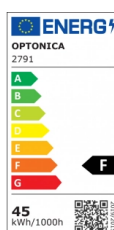

OPTONICA

Set Completo di Filtri Per SKU: 731, 732, 733, 734

Potenza **Colore della luce**

• 45W

Luce fredda

Stamps

Specifiche tecniche

Numero di catalogo	2791
Brand	Optonica
Product Code	DL45-A4
Power	45W
Energy Consumption	45 kWh/1000h
Input voltage	AC175-265V
Flux	3600 lm
FLUX per watt	80lm/W
IP	20
Dimmable	No
Correlated Color Temperature	6000K
Light Color	Luce fredda
Wattage Equivalent	240W
EAN Code	3800156627918
Energy Efficiency Label	F
Beam angle	120°

On/Off Cycles	25 000x
Instant On	0.1s
Material	PC+Glass
Operating Frequency	50-60 Hz
Temperature	-20°C / +40°C
Ra ≥	80
Life span	25 000 Hours
Color Code	860
Body Color	White
Lumen maintenance at end of service life	70%
Size of product	615x615x9 mm
Size of package	630x30x675 mm
Size of Box	645x197x695 mm
Items per pack	6
Items per box	1
Gross weight	2,638 kg
Net weight	2,161 kg
Warranty	2 Years