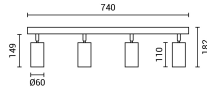

Faretto - Tre Teste

Colore della luce

Stamps

Specifiche tecniche

Product Code	OT1-A6	Body Color	Black
Socket	GU10, MR16	Size of product	740x60x182 mm
IP	20	Size of Box	800x250x130 mm
Light Color	Nessuna	Items per pack	1
EAN Code	3800156690752	Items per box	1
Instant On	0.1s	Gross weight	1,960 kg
Material	Aluminium	Net weight	1,400 kg
Temperature	-20°C / +40°C	Warranty	2 Years