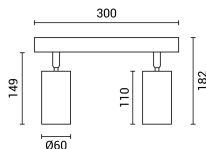

Faretto - Testa Singola

Colore della luce

Stamps

Specifiche tecniche

Product Code	OT1-A6	Size of product	300x60x182 mm
Socket	GU10, MR16	Items per pack	1
IP	20	Items per box	1
Light Color	Nessuna	Material	Aluminium
EAN Code	3800156690738	Gross weight	0,935 kg
Instant On	0.1s	Net weight	0,597 kg
Temperature	-20°C / +40°C	Warranty	2 Years
Body Color	Black		