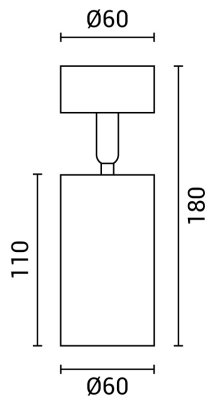

Luminaria Sospesa E27

Colore della luce

Stamps

Specifiche tecniche

Product Code	OT1-A6	Body Color	Black
Socket	GU10, MR16	Size of product	Φ60x180 mm
IP	20	Size of Box	420x260x580 mm
Light Color	Nessuna	Items per pack	1
EAN Code	3800156690721	Items per box	30
Instant On	0.1s	Gross weight	0,268 kg
Material	Aluminium	Net weight	0,221 kg
Temperature	-20°C / +40°C	Warranty	2 Years