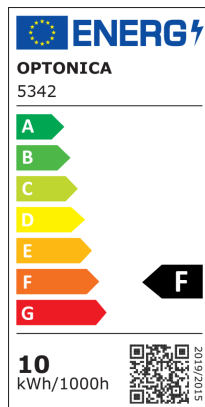

Faro LED Magnetico M35 Binario

Potenza

10W

Colore della luce

Stamps

Specifiche tecniche

Brand	Optonica	Instant On	0.1s
Product Code	LN10-A4	Operating Frequency	50Hz
Power	10W	Temperature	-20°C / +40°C
Energy Consumption	10 kWh/1000h	Ra ≥	80
Input voltage	DC48V	Life span	25 000 Hours
Flux	800lm	Color Code	830
FLUX per watt	80lm/W	Lumen maintenance at end of service life	70%
IP	20	Size of product	135x34x50.5
Dimmable	No	Size of package	155x73x38 mm
Correlated Color Temperature	3000K	Size of Box	405x335x225 mm
Light Color	Luce calda	Items per pack	1
Wattage Equivalent	60W	Items per box	20
EAN Code	3800156653429	Material	ALU + PC
Energy Efficiency Label	F	Gross weight	0,229 kg
Beam angle	24°	Net weight	0,187 kg
Power LED	10W	Series	M35
On/Off Cycles	100 000x	Warranty	2 Years