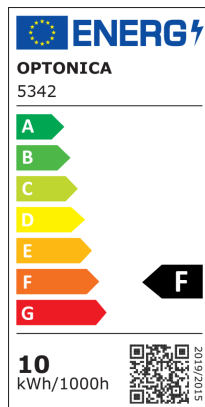

Faro LED Magnetico M35 Binario

Potenza

10W

Colore della luce

Stamps

Specifiche tecniche

Brand	Optonica	Instant On	0.1s
Product Code	LN10-A4	Operating Frequency	50Hz
Power	10W	Temperature	-20°C / +40°C
Energy Consumption	10 kWh/1000h	Ra ≥	80
Input voltage	DC48V	Life span	25 000 Hours
Flux	800lm	Color Code	830
FLUX per watt	80lm/W	Lumen maintenance at end of service life	70%
IP	20	Size of product	135x34x50.5
Dimmable	No	Size of package	155x73x38 mm
Correlated Color Temperature	3000K	Size of Box	405x335x225 mm
Light Color	Luce calda	Items per pack	1
Wattage Equivalent	60W	Items per box	20
EAN Code	3800156653429	Material	ALU + PC
Energy Efficiency Label	F	Gross weight	0,229 kg
Beam angle	24°	Net weight	0,187 kg
Power LED	10W	Warranty	2 Years
On/Off Cycles	100 000x		