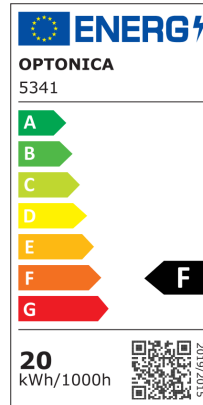

Faro LED Magnetico M35 Binario

Potenza

20W

Colore della luce

Stamps

Specifiche tecniche

Brand	Optonica	Instant On	0.1s
Product Code	LN20-A4	Material	ALU+PC
Power	20W	Operating Frequency	50Hz
Energy Consumption	20 kWh/1000h	Temperature	-20°C / +40°C
Input voltage	DC48V	Ra ≥	80
Flux	1600 lm	Life span	25 000 Hours
FLUX per watt	80lm/W	Color Code	830
IP	20	Lumen maintenance at end of service life	70%
Dimmable	No	Size of product	600x34x50.5 mm
Correlated Color Temperature	3000K	Size of package	610X38X73 mm
Light Color	Luce calda	Size of Box	625x405x225 mm
Wattage Equivalent	105W	Items per pack	30
EAN Code	3800156653412	Items per box	1
Energy Efficiency Label	F	Gross weight	0,660 kg
Beam angle	120°	Net weight	0,572 kg
Power LED	20W	Series	M35
On/Off Cycles	100 000x	Warranty	2 Years