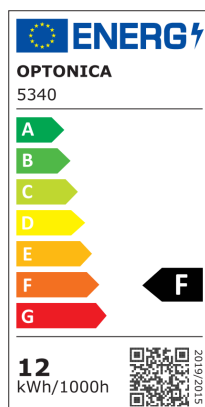

### Tubo LED T5 Con Interruttore Collegabile - Plastica

Potenza

12W

Colore della luce

Luce calda

Stamps

RoHS

-80

## Specifiche tecniche

Brand	Optonica	Instant On	0.1s
Product Code	LN12-A4	Material	ALU+PC
Power	12W	Operating Frequency	50Hz
Energy Consumption	12 kWh/1000h	Temperature	-20°C / +40°C
Input voltage	DC48V	Ra ≥	80
Flux	960lm	Life span	25 000 Hours
FLUX per watt	80lm/W	Color Code	830
IP	20	Lumen maintenance at end of service life	70%
Dimmable	No	Size of product	300x34x50.5 mm
Correlated Color Temperature	3000K	Size of package	320x73x38 mm
Light Color	Luce calda	Size of Box	405x335x225 mm
Wattage Equivalent	70W	Items per pack	30
EAN Code	3800156653405	Items per box	1
Energy Efficiency Label	F	Gross weight	0,377 kg
Beam angle	120°	Net weight	0,311 kg
Power LED	12W	Warranty	2 Years
On/Off Cycles	100 000x		