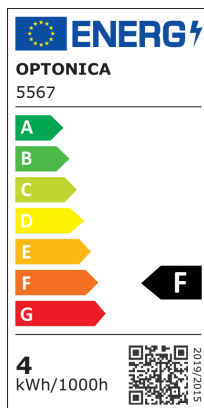

Tubo LED T5 Con Interruttore Collegabile - Plastica

Potenza

4W

Colore della luce

Luce calda

Stamps

RoHS

-80

4 kWh/1000h

Specifiche tecniche

Brand	Optonica	Instant On	0.1s
Product Code	TU4-A2	Material	Plastic
Socket	T5	Operating Frequency	50-60 Hz
Power	4W	Temperature	-20°C / +40°C
Energy Consumption	4 kWh/1000h	Ra ≥	80
Input voltage	AC220-240V	Life span	25 000 Hours
Flux	320 lm	Color Code	828
FLUX per watt	80lm/W	LED Type	SMD
IP	20	Lumen maintenance at end of service life	70%
Dimmable	No	Size of product	310x28 mm
Correlated Color Temperature	2700K	Size of package	330x30x25 mm
Light Color	Luce calda	Size of Box	345x165x195 mm
Wattage Equivalent	30W	Items per pack	1
EAN Code	3800156655676	Items per box	30
Energy Efficiency Label	F	Gross weight	0,096 kg
Beam angle	120°	Net weight	0,063 kg
Power Factor	0.9	Warranty	2 Years