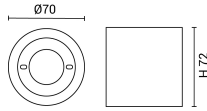

Lampada da Soffitto Superficie

Colore della luce

Stamps

Specifiche tecniche

Product Code	OT1-A2	Size of product	Ø70x72 mm
Socket	GU10	Size of Box	520x420x220 mm
IP	20	Items per pack	1
Light Color	Nessuna	Items per box	40
EAN Code	3800156620704	Frequency	50/60Hz
Instant On	0.1s	Maximum Power	10W
Material	PC+Metal	Gross weight	0,350 kg
Temperature	-20°C / +40°C	Net weight	0,2917 kg
Life span	25 000 Hours	Warranty	2 Years
Body Color	White		