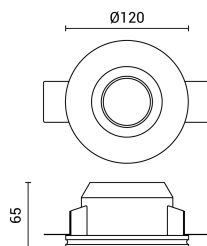

Montaggio a Soffitto Senza Cornice Incassato Rotondo Vetro Satinato

Colore della luce

Nessuna

Stamps

Specifiche tecniche

Product Code	OT1-A2	Size of product	φ120x65 mm
Socket	GU10	Size of Box	450x305x365
IP	20	Items per pack	1
Light Color	Nessuna	Items per box	24
EAN Code	3800156620681	Frequency	50/60Hz
Instant On	0.1s	Maximum Power	10W
Material	PC+ALU+GLASS	Gross weight	0,688 kg
Temperature	-20°C / +40°C	Net weight	0,5733 kg
Life span	25 000 Hours	Warranty	2 Years
Body Color	White		