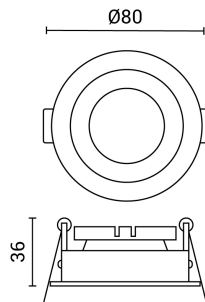

Faretto Rotondo

Colore della luce

Stamps

Specifiche tecniche

Product Code	OT1-A2	Size of package	85x50x85 mm
Socket	GU10	Size of Box	450x185x275 mm
IP	20	Items per pack	1
Light Color	Nessuna	Items per box	50
EAN Code	3800156620476	Frequency	50/60Hz
Instant On	0.1s	Maximum Power	35W
Temperature	-20°C / +40°C	Material	ALU ALLOY+PC
Life span	25 000 Hours	Gross weight	0,089 kg
Body Color	White	Net weight	0,063 kg
Size of product	Φ80x36 mm	Warranty	2 Years