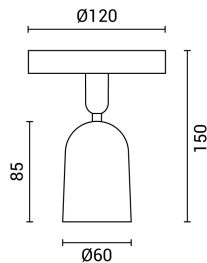

Faretto Plastica

Colore della luce

Stamps

Specifiche tecniche

Product Code	OT1-A2	Size of product	Φ120x150 mm
Socket	GU10	Size of package	125x85x165 mm
IP	20	Size of Box	650x345x450 mm
Light Color	Nessuna	Items per pack	1
EAN Code	3800156620223	Items per box	50
Instant On	0.1s	Frequency	50/60Hz
Material	Plastic	Maximum Power	10W
Temperature	-20°C / +40°C	Gross weight	0,170 kg
Life span	25 000 Hours	Net weight	0,120 kg
Body Color	Black	Warranty	2 Years