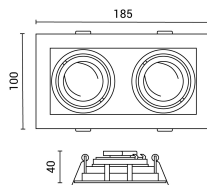

Spotlight lámpatest négyzet alakú alumínium fehér/fekete Max 35W

Culoare deschisă

None

Stamps

Specificatii tehnice

Product Code	OT1-A2	Size of package	190x50x115 mm
Socket	2xGU10	Size of Box	525x205x245 mm
IP	20	Items per pack	1
Light Color	None	Items per box	20
EAN Code	3800156620155	Frequency	50/60Hz
Instant On	0.1s	Maximum Power	35W
Temperature	-20°C / +40°C	Material	Aluminium
Life span	25 000 Hours	Gross weight	0,230 kg
Body Color	White/Black	Net weight	0,1917 kg
Size of product	185x100x40 mm	Warranty	2 Years