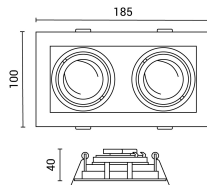

Faretto Quadrato Alluminio Bianco/Nero Max 35W

Colore della luce

Nessuna

Stamps

Specifiche tecniche

Product Code	OT1-A2	Size of package	190x50x115 mm
Socket	2xGU10	Size of Box	525x205x245 mm
IP	20	Items per pack	1
Light Color	Nessuna	Items per box	20
EAN Code	3800156620155	Frequency	50/60Hz
Instant On	0.1s	Maximum Power	35W
Temperature	-20°C / +40°C	Material	Aluminium
Life span	25 000 Hours	Gross weight	0,230 kg
Body Color	White/Black	Net weight	0,1917 kg
Size of product	185x100x40 mm	Warranty	2 Years