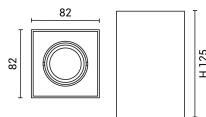

Faretto Quadrato Plastica Max 10W

Colore della luce

Stamps

Specifiche tecniche

Product Code	OT1-A2	Size of product	82x82x125 mm
Socket	GU10	Size of package	85x85x130 mm
IP	20	Size of Box	450x275x450 mm
Light Color	Nessuna	Items per pack	1
EAN Code	3800156620032	Items per box	50
Instant On	0.1s	Frequency	50/60Hz
Material	Plastic	Maximum Power	10W
Temperature	-20°C / +40°C	Gross weight	0,138 kg
Life span	25 000 Hours	Net weight	0,115 kg
Body Color	White	Warranty	2 Years