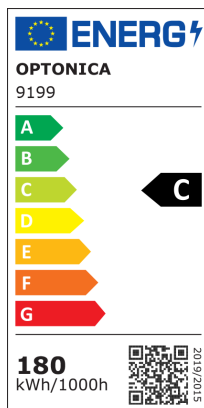

Lampione LED PF>0.95 Alta Luminosità - Driver Moso

Potenza

180W

Colore della luce

Luce fredda

Stamps

RoHS

-80

180
kWh/1000h

Specifiche tecniche

Brand	Optonica	On/Off Cycles	35 000x
Product Code	SL180-A8	Instant On	0.1s
Power	180W	Operating Frequency	50-60 Hz
Energy Consumption	180 kWh/1000h	Temperature	-20°C / +40°C
Input voltage	AC100-240V	Ra ≥	70
Flux	252000 lm	Life span	50 000 Hours
FLUX per watt	140lm/W	Color Code	860
IP	66	Lumen maintenance at end of service life	70%
Dimmable	No	Items per box	1
Correlated Color Temperature	6000K	Protection Class	I
Light Color	Luce fredda	Material	Aluminium
Wattage Equivalent	1290W	Dimensions	236mm x 773mm x 100mm
EAN Code	3800156691995	Gross weight	7,100 kg
Energy Efficiency Label	C	Net weight	6,4545 kg
Beam angle	120°	Warranty	5 Years
Hole Size	Ø65 mm		