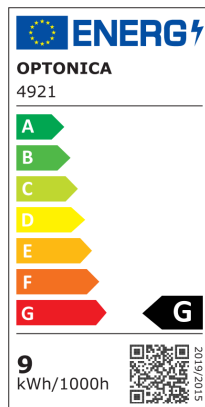

Striscia LED 4040 60 SMD/m

Potenza

10W/m

Colore della luce

 Luce fredda

Stamps

Specifiche tecniche

Brand	Optonica	Instant On	0.1s
Product Code	ST4040-A1	Operating Frequency	50-60 Hz
Power	10W/m	Temperature	-20°C / +40°C
Energy Consumption	10 kWh/1000h	Life span	25 000 Hours
Input voltage	DC12V	Color Code	860
Flux	650 lm	LED Type	4040
IP	44	Lumen maintenance at end of service life	70%
Dimmable	No	Size of product	10x2 mm
Correlated Color Temperature	6000K	Size of package	155x190 mm
Light Color	Luce fredda	Material	Flex PCB
EAN Code	3800156649217	Gross weight	0,121 kg
Energy Efficiency Label	G	Net weight	0,109 kg
Beam angle	120°	Warranty	2 Years
On/Off Cycles	25 000x		