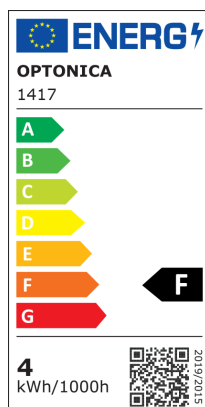

### Lampadina LED Filamento G45 E14 Vetro Trasparente Dimmerabile

Potenza

4W

Colore della luce

Luce calda

Stamps

RoHS

-80

## Specifiche tecniche

Brand	Optonica	Instant On	0.1s
Product Code	SP4-A4	Material	Glass
Socket	E14	Operating Frequency	50-60 Hz
Power	4W	Temperature	-20°C / +40°C
Energy Consumption	4 kWh/1000h	Ra ≥	80
Input voltage	AC175-265V	Life span	25 000 Hours
Flux	400 lm	Color Code	826
FLUX per watt	100lm/W	Lumen maintenance at end of service life	70%
IP	20	Size of product	45x78 mm
Dimmable	Yes	Size of package	85x50x50 mm
Correlated Color Temperature	2700K	Size of Box	555x275x200 mm
Light Color	Luce calda	Items per pack	1
Wattage Equivalent	27W	Items per box	100
EAN Code	3800156614178	Gross weight	0,020 kg
Energy Efficiency Label	F	Net weight	0,010 kg
Beam angle	300°	Warranty	2 Years
On/Off Cycles	25 000x		