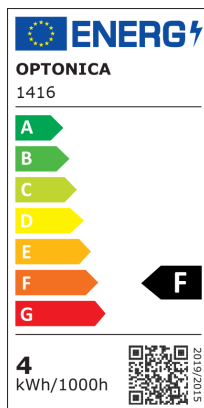

Candela LED Filamento C35T E14 Vetro Dorato Dimmerabile

Potenza

4W

Colore della luce

Luce calda

Stamps

RoHS

-80

4
kWh/1000h

Specifiche tecniche

Brand	Optonica	Instant On	0.1s
Product Code	SP4-A6	Material	Glass
Socket	E14	Operating Frequency	50-60 Hz
Power	4W	Temperature	-20°C / +40°C
Energy Consumption	4 kWh/1000h	Ra ≥	80
Input voltage	AC175-265V	Life span	25 000 Hours
Flux	400 lm	Color Code	826
FLUX per watt	100lm/W	Lumen maintenance at end of service life	70%
IP	20	Size of product	35x115 mm
Dimmable	Yes	Size of package	130x40x40 mm
Correlated Color Temperature	2700K	Size of Box	450x220x276 mm
Light Color	Luce calda	Items per pack	1
Wattage Equivalent	27W	Items per box	100
EAN Code	3800156614161	Gross weight	0,020 kg
Energy Efficiency Label	F	Net weight	0,010 kg
Beam angle	300°	Warranty	2 Years
On/Off Cycles	25 000x		