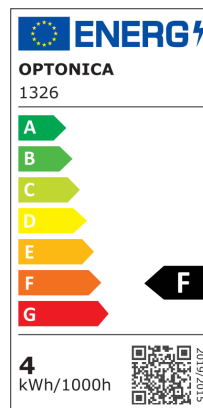

LED Kunststofflampe G45 E27 4W Golden Glas Dimmbar

Leistung

4W

Lichtfarbe

Stamps

RoHS

-80

4
kWh/1000h

Technische Spezifikation

Brand	Optonica	Instant On	0.1s
Product Code	SP4-A6	Material	Glass
Socket	E27	Operating Frequency	50-60 Hz
Power	4W	Temperature	-20°C / +40°C
Energy Consumption	4 kWh/1000h	Ra ≥	80
Input voltage	AC175-265V	Life span	25 000 Hours
Flux	350 lm	Color Code	826
FLUX per watt	88lm/W	Lumen maintenance at end of service life	70%
IP	20	Size of product	45x78 mm
Dimmable	Yes	Size of package	90x45x45 mm
Correlated Color Temperature	2700K	Size of Box	485x250x195 mm
Light Color	Warmweiß	Items per pack	1
Wattage Equivalent	32W	Items per box	100
EAN Code	3800156613263	Gross weight	0,030 kg
Energy Efficiency Label	F	Net weight	0,020 kg
Beam angle	240°	Warranty	2 Years
On/Off Cycles	25 000x		