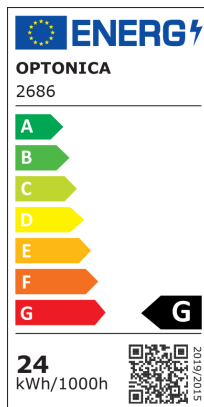

Pannello LED Senza Cornice Quadrato

Potenza

24W

Colore della luce

Stamps

Specifiche tecniche

Brand	Optonica	Instant On	0.1s
Product Code	DL24-B2	Material	ALU+PC
Power	24W	Operating Frequency	50-60 Hz
Energy Consumption	24 kWh/1000h	Temperature	-20°C / +40°C
Input voltage	AC85-265V	Ra ≥	80
Flux	2010 Lm	Life span	25 000 Hours
FLUX per watt	84lm/W	Color Code	826
IP	54	Body Color	White
Dimmable	No	Lumen maintenance at end of service life	70%
Correlated Color Temperature	2700K	Size of product	170x170x27 mm
Light Color	Luce calda	Size of package	222x35x214 mm
Wattage Equivalent	134W	Size of Box	545x237x443 mm
EAN Code	3800156626867	Items per pack	1
Energy Efficiency Label	G	Items per box	30
Beam angle	180°	Gross weight	0,435 kg
Hole Size	155x155 mm	Net weight	0,367 kg
On/Off Cycles	25 000x	Warranty	2 Years