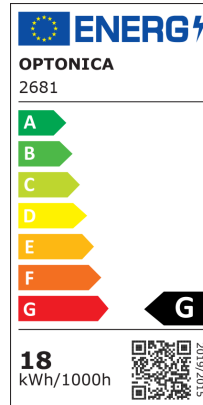

Pannello LED Senza Cornice Quadrato

Potenza

18W

Colore della luce

Stamps

RoHS

-80

Specifiche tecniche

Brand	Optonica	Instant On	0.1s
Product Code	DL18-B2	Material	ALU+PC
Power	18W	Operating Frequency	50-60 Hz
Energy Consumption	18 kWh/1000h	Temperature	-20°C / +40°C
Input voltage	AC85-265V	Ra ≥	80
Flux	1500 lm	Life span	25 000 Hours
FLUX per watt	84lm/W	Color Code	860
IP	54	Body Color	White
Dimmable	No	Lumen maintenance at end of service life	70%
Correlated Color Temperature	6000K	Size of product	120x120x27 mm
Light Color	Luce fredda	Size of package	173x35x164 mm
Wattage Equivalent	100W	Size of Box	375x360x343 mm
EAN Code	3800156626812	Items per pack	1
Energy Efficiency Label	G	Items per box	40
Beam angle	180°	Gross weight	0,252 kg
Hole Size	108x108 mm	Net weight	0,208 kg
On/Off Cycles	25 000x	Warranty	2 Years