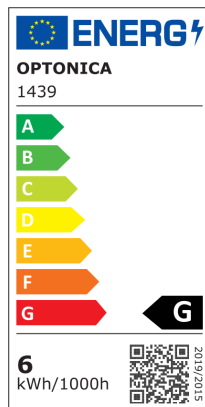

Lampadina LED R50 E14

Potenza

6W

Colore della luce

Stamps

Specifiche tecniche

Brand	Optonica	On/Off Cycles	25 000x
Product Code	SP6-A8	Instant On	0.2s
Socket	E14	Material	ALU+PC
Power	6W	Operating Frequency	50-60 Hz
Energy Consumption	6 kWh/1000h	Temperature	-20°C / +40°C
Input voltage	AC175-265V	Ra ≥	80
Flux	490 lm	Life span	25 000 Hours
FLUX per watt	82lm/W	Color Code	845
IP	20	Lumen maintenance at end of service life	70%
Dimmable	No	Size of product	50x85 mm
Correlated Color Temperature	4500K	Size of package	90x50x50 mm
Light Color	Luce naturale	Size of Box	525x275x195 mm
Wattage Equivalent	48W	Items per pack	1
EAN Code	3800156614390	Items per box	100
Energy Efficiency Label	G	Candela	72 cd
Beam angle	180°	Gross weight	0,033 kg
Power Factor	0.5	Net weight	0,023 kg
Power LED	6W	Warranty	2 Years