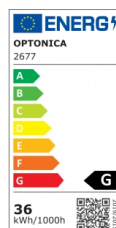

OPTONICA

LED Панел Frameless Кръгъл

Мощност

- 36W

Цвят на светлината

Топла светлина

Stamps

Техническа Спецификация

Каталожен Номер	2677
Brand	Optonica
Product Code	DL36-B2
Power	36W
Energy Consumption	36 kWh/1000h
Input voltage	AC85-265V
Flux	3020 Lm
FLUX per watt	84lm/W
IP	54
Dimmable	No
Correlated Color Temperature	2700K
Light Color	Топла светлина
Wattage Equivalent	201W
EAN Code	3800156626775
Energy Efficiency Label	G
Beam angle	180°

Hole Size	φ206 mm
On/Off Cycles	25 000x
Instant On	0.1s
Operating Frequency	50-60 Hz
Temperature	-20°C / +40°C
Ra ≥	80
Life span	25 000 Hours
Color Code	826
Body Color	White
Lumen maintenance at end of service life	70%
Size of product	Φ225x27 mm
Size of package	229x35x276 mm
Size of Box	473x365x291 mm
Items per pack	1
Items per box	20
Material	Plastic+ALU
Gross weight	0,548 kg
Net weight	0,468 kg