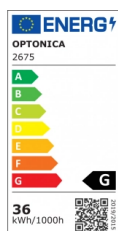

OPTONICA

Pannello LED Senza Cornice Rotondo

Potenza **Colore della luce**

• 36W

Luce fredda

Stamps

Specifiche tecniche

Numero di catalogo	2675
Brand	Optonica
Product Code	DL36-B3
Power	36W
Energy Consumption	36 kWh/1000h
Input voltage	AC85-265V
Flux	3020 Lm
FLUX per watt	84lm/W
IP	54
Dimmable	No
Correlated Color Temperature	6000K
Light Color	Luce fredda
Wattage Equivalent	201W
EAN Code	3800156626751
Energy Efficiency Label	G
Beam angle	180°

Hole Size	φ206 mm
On/Off Cycles	25 000x
Instant On	0.1s
Operating Frequency	50-60 Hz
Temperature	-20°C / +40°C
Ra ≥	80
Life span	25 000 Hours
Color Code	860
Body Color	White
Lumen maintenance at end of service life	70%
Size of product	Φ225x27 mm
Size of package	229x35x276 mm
Size of Box	473x365x291 mm
Items per pack	1
Items per box	20
Material	Plastic+ALU
Gross weight	0,548 kg
Net weight	0,468 kg