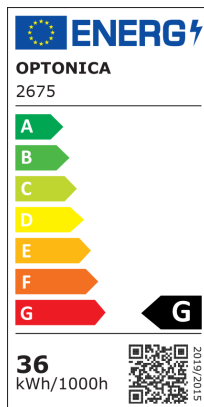

Pannello LED Senza Cornice Rotondo

Potenza

36W

Colore della luce

Luce fredda

Stamps

RoHS

-80

Specifiche tecniche

Brand	Optonica	Instant On	0.1s
Product Code	DL36-B3	Operating Frequency	50-60 Hz
Power	36W	Temperature	-20°C / +40°C
Energy Consumption	36 kWh/1000h	Ra ≥	80
Input voltage	AC85-265V	Life span	25 000 Hours
Flux	3020 Lm	Color Code	860
FLUX per watt	84lm/W	Body Color	White
IP	54	Lumen maintenance at end of service life	70%
Dimmable	No	Size of product	Φ225x27 mm
Correlated Color Temperature	6000K	Size of package	229x35x276 mm
Light Color	Luce fredda	Size of Box	473x365x291 mm
Wattage Equivalent	201W	Items per pack	1
EAN Code	3800156626751	Items per box	20
Energy Efficiency Label	G	Material	Plastic+ALU
Beam angle	180°	Gross weight	0,548 kg
Hole Size	φ206 mm	Net weight	0,468 kg
On/Off Cycles	25 000x	Warranty	2 Years