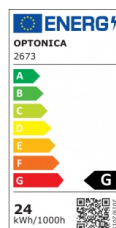

OPTONICA

Panneau LED Sans Cadre Rond

Puissance

- 24W

Couleur de lumière

Lumière neutre

Stamps

Technical Specification

Reference catalogue	2673
Brand	Optonica
Product Code	DL24-B2
Power	24W
Energy Consumption	24 kWh/1000h
Input voltage	AC85-265V
Flux	2010 Lm
FLUX per watt	84lm/W
IP	54
Dimmable	No
Correlated Color Temperature	4500K
Light Color	Lumière neutre
Wattage Equivalent	134W
EAN Code	3800156626737
Energy Efficiency Label	G
Beam angle	180°

Hole Size	φ155 mm
On/Off Cycles	25 000x
Instant On	0.1s
Operating Frequency	50-60 Hz
Temperature	-20°C / +40°C
Ra ≥	80
Life span	25 000 Hours
Color Code	845
Body Color	White
Lumen maintenance at end of service life	70%
Size of product	Φ170x27 mm
Size of package	180x35x215 mm
Size of Box	540x195x445 mm
Items per pack	1
Items per box	30
Material	Plastic+ALU
Gross weight	0,335 kg
Net weight	0,285 kg