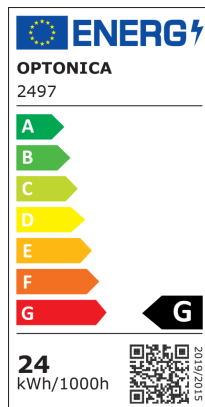

Mini Pannello LED Quadrato Edizione Home

Potenza

24W

Colore della luce

Stamps

Specifiche tecniche

Brand	Optonica	Instant On	0.1s
Product Code	DL24-B1	Material	ALU+PC
Power	24W	Operating Frequency	50-60 Hz
Energy Consumption	24 kWh/1000h	Temperature	-20°C / +40°C
Input voltage	AC185-260V	Ra ≥	80
Flux	1700 lm	Life span	25 000 Hours
FLUX per watt	70lm/W	Color Code	860
IP	20	Body Color	White
Dimmable	No	Lumen maintenance at end of service life	70%
Correlated Color Temperature	6000K	Size of product	293x293x25 mm
Light Color	Luce fredda	Size of package	305x30x340 mm
Wattage Equivalent	90W	Size of Box	320x315x355 mm
EAN Code	3800156624979	Items per pack	1
Energy Efficiency Label	G	Items per box	10
Beam angle	120°	Gross weight	0,710 kg
Hole Size	270x270 mm	Net weight	0,586 kg
On/Off Cycles	25 000x	Warranty	2 Years