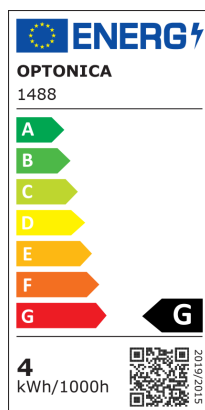

OPTONICA

DATASHEET

LED Крушка R39 E14

Мощност

4W

Цвят на светлината

Неутрална светлина

Stamps

Техническа Спецификация

Brand	Optonica	On/Off Cycles	25 000x
Product Code	SP4-A5	Instant On	0.2s
Socket	E14	Material	ALU+PC
Power	4W	Operating Frequency	50-60 Hz
Energy Consumption	4 kWh/1000h	Temperature	-20°C / +40°C
Input voltage	AC175-265V	Ra ≥	80
Flux	300lm	Life span	25 000 Hours
FLUX per watt	75lm/W	Color Code	845
IP	20	Lumen maintenance at end of service life	70%
Dimmable	No	Size of product	40x70 mm
Correlated Color Temperature	4500K	Size of package	70x40x40 mm
Light Color	Неутрална светлина	Size of Box	420x220x165 mm
Wattage Equivalent	30W	Items per pack	1
EAN Code	3800156614888	Items per box	100
Energy Efficiency Label	G	Candela	41 cd
Beam angle	200°	Gross weight	0,020 kg
Power Factor	0.5	Net weight	0,016 kg
Power LED	4W	Warranty	2 Years