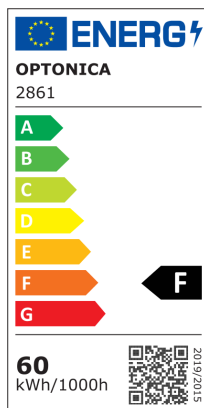

Luce da Soffitto LED 3000-6000K Cambiando Colori 60W

Potenza

60W

Colore della luce

Cambio colore
3000K -
6000K

Stamps

RoHS

-80

Specifiche tecniche

Brand	Optonica	Operating Frequency	50-60 Hz
Product Code	DL60-B5	Temperature	-20°C / +40°C
Power	60W	Ra ≥	80
Energy Consumption	60 kWh/1000h	Life span	25 000 Hours
Input voltage	AC185-265V	Color Code	826-860
Flux	4500 lm	Body Color	White
IP	20	Lumen maintenance at end of service life	70%
Dimmable	Yes	Size of product	530x70 mm
Correlated Color Temperature	3000K-6000K	Size of package	560x75x560 mm
Light Color	Cambio colore 3000K - 6000K	Size of Box	580x580x400 mm
EAN Code	3800156628618	Items per pack	1
Energy Efficiency Label	F	Items per box	10
Beam angle	120°	Material	Plastic+ALU
Power Factor	0.9	Gross weight	2,200 kg
On/Off Cycles	25 000x	Net weight	1,750 kg
Instant On	0.1s	Warranty	2 Years