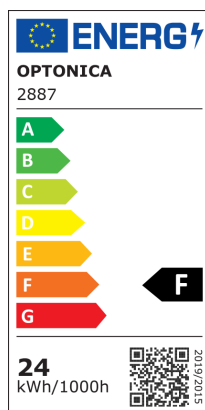

Luce da Soffitto LED Allstar Edizione Home

Potenza

24W

Colore della luce

Stamps

Specifiche tecniche

Brand	Optonica	Instant On	0.1s
Product Code	DL24-B1	Operating Frequency	50-60 Hz
Power	24W	Temperature	-20°C / +40°C
Energy Consumption	24 kWh/1000h	Ra ≥	80
Input voltage	AC175-265V	Life span	25 000 Hours
Flux	1990 Lm	Color Code	826
FLUX per watt	83lm/W	Lumen maintenance at end of service life	70%
IP	20	Size of product	350x350 mm
Dimmable	No	Size of package	385x74x385mm
Correlated Color Temperature	3000K	Size of Box	510x510x780 mm
Light Color	Luce calda	Items per pack	1
EAN Code	3800156628878	Items per box	20
Energy Efficiency Label	F	Gross weight	0,722 kg
Beam angle	120°	Net weight	0,520 kg
On/Off Cycles	25 000x	Warranty	2 Years