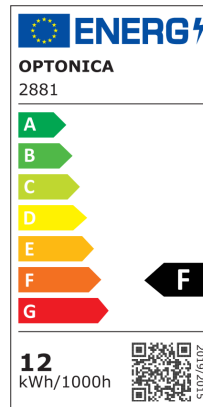

Luce da Soffitto LED Allstar Edizione Home

Potenza

12W

Colore della luce

Stamps

RoHS

-80

Specifiche tecniche

Brand	Optonica	Instant On	0.1s
Product Code	DL12-B1	Operating Frequency	50-60 Hz
Power	12W	Temperature	-20°C / +40°C
Energy Consumption	12 kWh/1000h	Ra ≥	80
Input voltage	AC175-265V	Life span	25 000 Hours
Flux	880 lm	Color Code	826
FLUX per watt	74 lm/W	Lumen maintenance at end of service life	70%
IP	20	Size of product	230x230 mm
Dimmable	No	Size of package	265x66x265 mm
Correlated Color Temperature	3000K	Size of Box	510x510x780 mm
Light Color	Luce calda	Items per pack	1
EAN Code	3800156628816	Items per box	20
Energy Efficiency Label	F	Gross weight	0,373 kg
Beam angle	120°	Net weight	0,255 kg
On/Off Cycles	25 000x	Warranty	2 Years