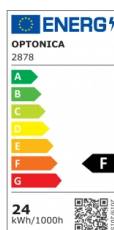

OPTONICA

Luce da Soffitto LED Edizione Home

Potenza **Colore della luce**

• 24W

Luce calda

Stamps

Specifiche tecniche

Numero di catalogo	2878
Brand	Optonica
Product Code	DL24-B1
Power	24W
Energy Consumption	24 kWh/1000h
Input voltage	AC175-265V
Flux	1990 Lm
FLUX per watt	83lm/W
IP	20
Dimmable	No
Correlated Color Temperature	3000K
Light Color	Luce calda
EAN Code	380015662786
Energy Efficiency Label	F
Beam angle	120°
On/Off Cycles	25 000x

Instant On	0.1s
Operating Frequency	50-60 Hz
Temperature	-20°C / +40°C
Ra ≥	80
Life span	25 000 Hours
Color Code	827
Lumen maintenance at end of service life	70%
Size of product	350x350 mm
Size of package	385x74x385 mm
Size of Box	510x510x780 mm
Items per pack	1
Items per box	10
Gross weight	0,722 kg
Net weight	0,520 kg
Warranty	2 Years