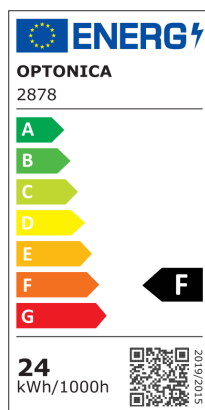

Luce da Soffitto LED Edizione Home

Potenza

24W

Colore della luce

Stamps

Specifiche tecniche

Brand	Optonica	Instant On	0.1s
Product Code	DL24-B1	Operating Frequency	50-60 Hz
Power	24W	Temperature	-20°C / +40°C
Energy Consumption	24 kWh/1000h	Ra ≥	80
Input voltage	AC175-265V	Life span	25 000 Hours
Flux	1990 Lm	Color Code	827
FLUX per watt	83lm/W	Lumen maintenance at end of service life	70%
IP	20	Size of product	350x350 mm
Dimmable	No	Size of package	385x74x385 mm
Correlated Color Temperature	3000K	Size of Box	510x510x780 mm
Light Color	Luce calda	Items per pack	1
EAN Code	380015662786	Items per box	10
Energy Efficiency Label	F	Gross weight	0,722 kg
Beam angle	120°	Net weight	0,520 kg
On/Off Cycles	25 000x	Warranty	2 Years