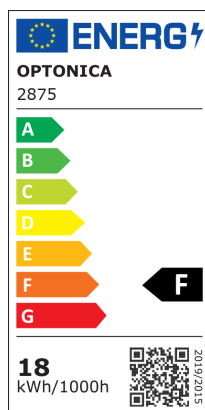

Luce da Soffitto LED Edizione Home

Potenza

18W

Colore della luce

Stamps

Specifiche tecniche

Brand	Optonica	Instant On	0.1s
Product Code	DL18-B1	Operating Frequency	50-60 Hz
Power	18W	Temperature	-20°C / +40°C
Energy Consumption	18 kWh/1000h	Ra ≥	80
Input voltage	AC175-265V	Life span	25 000 Hours
Flux	1550 Lm	Color Code	827
FLUX per watt	87lm/W	Lumen maintenance at end of service life	70%
IP	20	Size of product	300x300 mm
Dimmable	No	Size of package	334x73.5x334 mm
Correlated Color Temperature	3000K	Size of Box	510x510x780 mm
Light Color	Luce calda	Items per pack	1
EAN Code	3800156628755	Items per box	20
Energy Efficiency Label	F	Gross weight	0,518 kg
Beam angle	120°	Net weight	0,352 kg
On/Off Cycles	25 000x	Warranty	2 Years