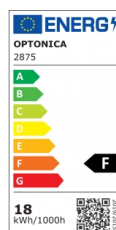

OPTONICA

Luce da Soffitto LED Edizione Home

Potenza **Colore della luce**

• 18W

Luce calda

Stamps

Specifiche tecniche

Numero di catalogo	2875
Brand	Optonica
Product Code	DL18-B1
Power	18W
Energy Consumption	18 kWh/1000h
Input voltage	AC175-265V
Flux	1550 Lm
FLUX per watt	87lm/W
IP	20
Dimmable	No
Correlated Color Temperature	3000K
Light Color	Luce calda
EAN Code	3800156628755
Energy Efficiency Label	F
Beam angle	120°
On/Off Cycles	25 000x

Instant On	0.1s
Operating Frequency	50-60 Hz
Temperature	-20°C / +40°C
Ra ≥	80
Life span	25 000 Hours
Color Code	827
Lumen maintenance at end of service life	70%
Size of product	300x300 mm
Size of package	334x73.5x334 mm
Size of Box	510x510x780 mm
Items per pack	1
Items per box	20
Gross weight	0,518 kg
Net weight	0,352 kg
Warranty	2 Years