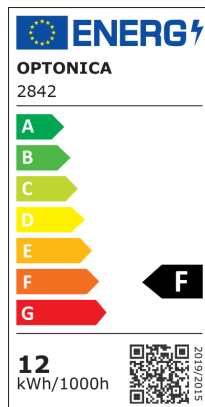

LED Осветително Тяло

Мощност

12W

Цвят на светлината

Stamps

Техническа Спецификация

Brand	Optonica	Instant On	0.1s
Product Code	DL12-B1	Operating Frequency	50-60 Hz
Power	12W	Temperature	-20°C / +40°C
Energy Consumption	12 kWh/1000h	Ra ≥	80
Input voltage	AC175-265V	Life span	25 000 Hours
Flux	880 lm	Color Code	828
FLUX per watt	73lm/W	Lumen maintenance at end of service life	70%
IP	20	Size of product	Φ230x65 mm
Dimmable	No	Size of package	265x66x265 mm
Correlated Color Temperature	3000K	Size of Box	510x510x780 mm
Light Color	Топла светлина	Items per pack	1
EAN Code	3800156628427	Items per box	20
Energy Efficiency Label	F	Gross weight	0,436 kg
Beam angle	120°	Net weight	0,299 kg
On/Off Cycles	25 000x	Warranty	2 Years