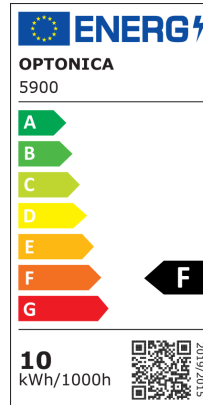

Proiettore LED SMD Bianco Linea Città

Potenza

10W

Colore della luce

Stamps

Specifiche tecniche

Brand	Optonica	Instant On	0.1s
Product Code	FL10-B1	Material	Aluminium
Power	10W	Operating Frequency	50-60 Hz
Energy Consumption	10 kWh/1000h	Temperature	-20°C / +40°C
Input voltage	AC220-265V	Ra ≥	80
Flux	800lm	Life span	25 000 Hours
FLUX per watt	80 lm/W	Color Code	860
IP	65	Lumen maintenance at end of service life	70%
Correlated Color Temperature	6000K	Size of product	109x82mm
Light Color	Luce fredda	Size of package	113x105x34 mm
Wattage Equivalent	53W	Items per pack	1
EAN Code	3800156659001	Items per box	60
Energy Efficiency Label	F	Gross weight	0,200 kg
Beam angle	120°	Net weight	0,173 kg
On/Off Cycles	100 000x	Warranty	2 Years