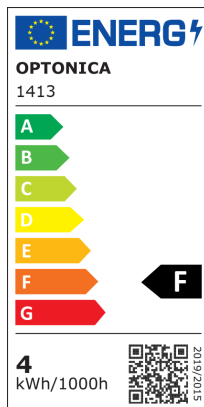

Candela LED Twist C35 E14 4W Filamento

Potenza

4W

Colore della luce

Stamps

Specifiche tecniche

Brand	Optonica	Instant On	0.1s
Product Code	SP4-A4	Temperature	-20°C / +40°C
Socket	E14	Ra ≥	80
Power	4W	Life span	25 000 Hours
Energy Consumption	4 kWh/1000h	Color Code	828
Input voltage	AC220-240V	Lumen maintenance at end of service life	70%
Flux	400 lm	Size of product	ø35x98 mm
FLUX per watt	100lm/W	Size of package	35x110 mm
IP	20	Items per pack	1
Correlated Color Temperature	2700K	Items per box	100
Light Color	Luce calda	Frequency	50/60Hz
Wattage Equivalent	27W	Material	Glass
EAN Code	3800156614130	Gross weight	0,020 kg
Energy Efficiency Label	F	Net weight	0,010 kg
Beam angle	360°	Warranty	2 Years
On/Off Cycles	25 000x		