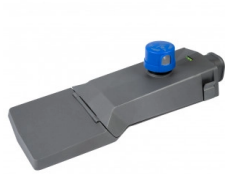

OPTONICA

Lampione LED Con Presa NEMA E Fotocellula Bridgelux3030

Potenza **Colore della luce**

• 100W

Luce fredda

Stamps

Specifiche tecniche

Numero di catalogo	9195
Brand	Optonica
Product Code	SL100-A4
Socket	NEMA
Power	100W
Energy Consumption	100 kWh/1000h
Input voltage	AC100-240V
Flux	13500 lm
FLUX per watt	135lm/W
IP	66
Dimmable	Yes
Correlated Color Temperature	6000K
Light Color	Luce fredda
EAN Code	3800156691957

Energy Efficiency Label	D
Beam angle	120°
Hole Size	Ø65 mm
Power Factor	0.95
On/Off Cycles	35 000x
Instant On	0.1s
Material	Aluminium
Operating Frequency	50-60 Hz
Temperature	-20°C / +40°C
Ra ≥	70
Life span	50 000 Hours
Color Code	857
LED Type	Bridgelux
Lumen maintenance at end of service life	70%
Size of product	545x245x180 mm
Size of package	580x280x200 mm
Items per pack	1
Items per box	1