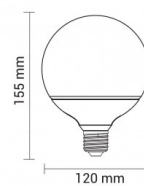

OPTONICA

LED Bombilla De Plástico G120 E27

Potencia **Color de luz**

- 15W

Blanca neutral

Stamps

Especificación técnica

Número de catálogo	1846
Brand	Optonica
Product Code	SP15-A6
Socket	E27
Power	15W
Energy Consumption	15 kWh/1000h
Input voltage	AC175-265V
Flux	1320 lm
FLUX per watt	88lm/W
IP	20
Dimmable	No
Correlated Color Temperature	4500K
Light Color	Blanca neutral
Wattage Equivalent	90W
EAN Code	3800156618466
Energy Efficiency Label	F

Beam angle	270°
Power Factor	0.5
Power LED	15W
On/Off Cycles	25 000x
Instant On	0.2s
Material	ALU+PC
Operating Frequency	50-60 Hz
Temperature	-20°C / +40°C
Ra ≥	80
Life span	25 000 Hours
Color Code	845
Lumen maintenance at end of service life	70%
Size of product	120x155 mm
Size of package	160x125x125 mm
Size of Box	525x280x260 mm
Items per pack	1
Items per box	50
Gross weight	0,130 kg